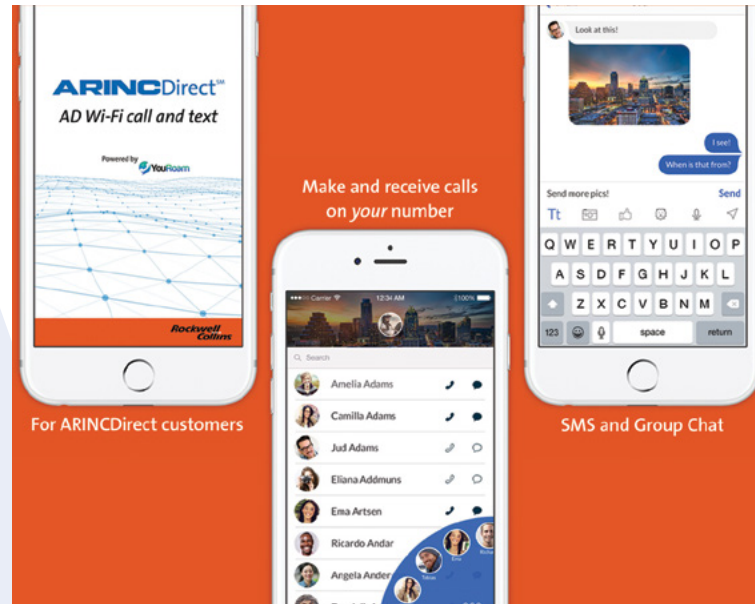

ARINCDirect^{SM} Wi-Fi call and text app

Make and receive calls and texts with your own mobile phone while connected inflight

The ARINCDirect^{SM} Wi-Fi call and text app, from Rockwell Collins, utilizes your broadband Inmarsat (i.e. SwiftBroadband and Jet Connex) and ViaSat Mobile Broadband service connection from your aircraft, allowing you to make and receive calls and texts on your personal cell phone anywhere in the world.

With ARINCDirect Wi-Fi call and text you can expect:

- A low, fixed monthly charge per user for unlimited voice calls and texts
- Seamless integration with your ARINCDirect broadband connection onboard the aircraft
- Compatible with the open, smart cabin router offered by ARINCDirect and other airborne smart routers
- Policy-based routing and quality of service available on multiple airborne routers

The app is available for the Apple iPhone®, iPad®, iPod® touch and Android™ 2.3 and up. After downloading your app, visit the ARINCDirect website to complete the ARINCDirect Wi-Fi call and text service order form.

Features

- Know who is calling you with smart caller ID
- Use the contacts already in your phone for calls and text messaging
- View missed calls even if your phone was turned off
- High call quality reception over Wi-Fi

Download today

Use your personal device inflight to call and text anyone in the world using your own phone number and contact list.

$9.99/download

$89.95/month

If you have any questions about activating your app, email our Activations Team at activations@arinc.com or call +1 410.266.2299. Contact your ARINCDirect sales representative for more information.

Learn more at rockwellcollins.com/arincdirect